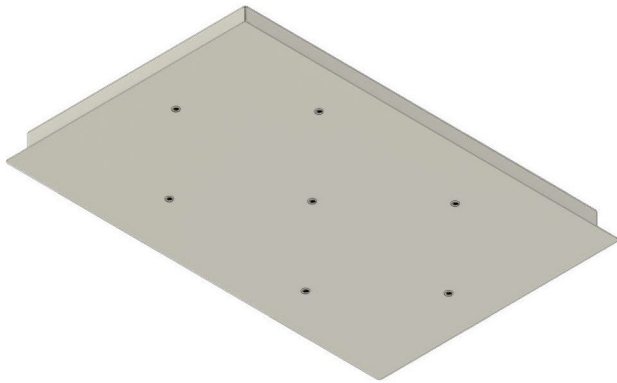

HS 70-45

Multiple hanging system

SIDE VIEW

REFERENCE

L*I*h (in mm)

AVAILABLE
FINISHES

HOLES

HS 70-45