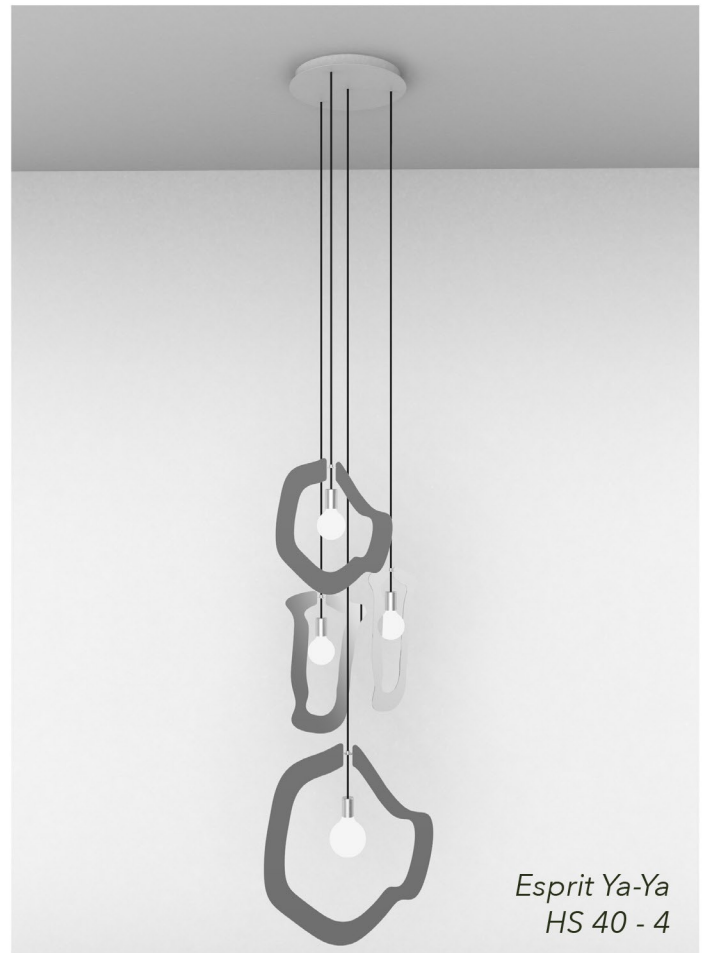

HANGING SOLUTIONS

For all our ceiling & pendant lights, we supply hanging solutions and systems, allowing a deport of suspension point.

We also developed hanging solutions to help for harmonious presentation of several pendants on the same base.

The systems have been studied for an easy assembly by professionals.

CLUSTERS

HS 40

Small base, infinite possibilities.

SIDE VIEW	FRONT VIEW	REFERENCE	Ø*H (in mm)	AVAILABLE FINISHES	HOLES
		HS 40 - F	400 x 42	Matt white (N°5001) Matt black (N°5002)	1 slot
		HS 40 - 3	400 x 42	Matt white (N°5003) Matt black (N°5004)	3
		HS 40 - 4	400 x 42	Matt white (N°5005) Matt black (N°5006)	4

HS 40

Small base, infinite possibilities.

SIDE VIEW	FRONT VIEW	REFERENCE	Ø*H (in mm)	AVAILABLE FINISHES	HOLES
		HS 40 - 6	400 x 42	Matt white (N°5009) Matt black (N°5010)	6
		HS 40 - 7	400 x 42	Matt white (N°5013) Matt black (N°5014)	7

DECENTRALIZED MULTIPLE HANGINGS HS 1-8

MULTIPLE HANGING - DECENTRALIZED SYSTEM WITH 8 RADIAL HOLES

SIDE VIEW	REFERENCE	Ø*H (in mm)	AVAILABLE FINISHES	HOLES
	HS1-8	250 x 30	Matt white (N°5019) Matt black (N° 5020)	8
	Decentralizer hook (without cable)	20 x 45	White (N°5100) Black (N°5101) Transparent (N°5102)	-
	Electrical cable	-	See catalog	-