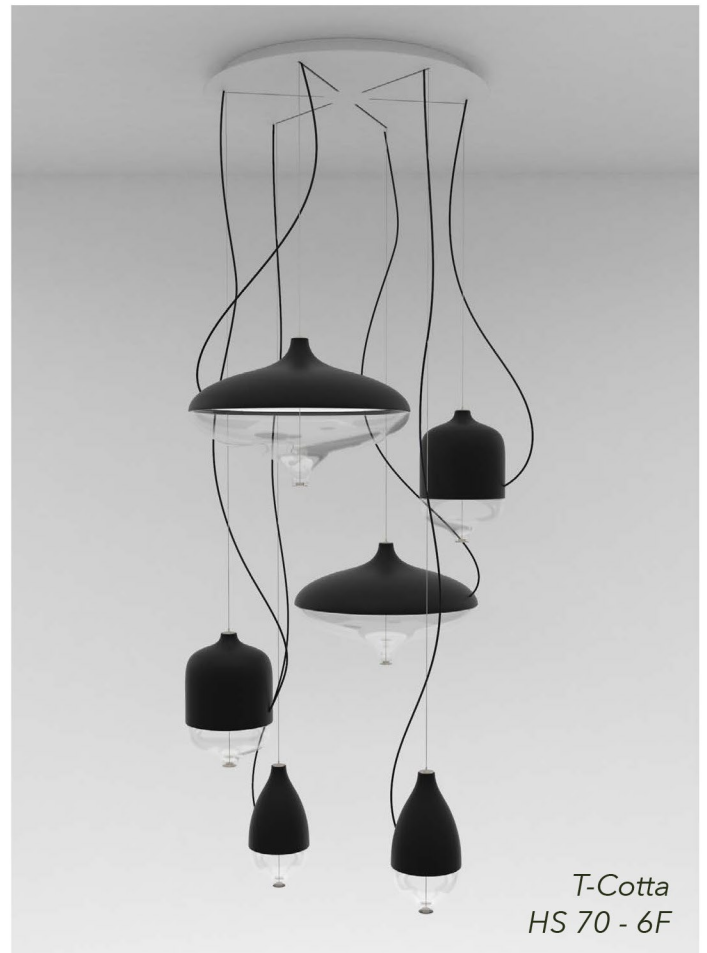

The systems have been studied for an easy assembly by professionals.

CLUSTERS

HS 40

Small base, infinite possibilities.

SIDE VIEW	FRONT VIEW	REFERENCE	Ø*H (in mm)	AVAILABLE FINISHES	HOLES
		HS 40 - F	400 x 42	Matt white (N°5001) Matt black (N°5002)	1 slot
		HS 40 - 3	400 x 42	Matt white (N°5003) Matt black (N°5004)	3
		HS 40 - 4	400 x 42	Matt white (N°5005) Matt black (N°5006)	4

HS 40

Small base, infinite possibilities.

SIDE VIEW	FRONT VIEW	REFERENCE	Ø*H (in mm)	AVAILABLE FINISHES	HOLES
		HS 40 - 6	400 x 42	Matt white (N°5009) Matt black (N°5010)	6
		HS 40 - 7	400 x 42	Matt white (N°5013) Matt black (N°5014)	7

HS 70

Large base, maximum effect.

SIDE VIEW	FRONT VIEW	REFERENCE	Ø*H (in mm)	AVAILABLE FINISHES	SLOTS
		HS 70 - 3F	700 x 42	Matt white (N°5015) Matt black (N°5016)	3
		HS 70 - 6F	700 x 42	Matt white (N°5017) Matt black (N°5018)	6

DECENTRALIZED MULTIPLE HANGINGS HS 1-8

MULTIPLE HANGING - DECENTRALIZED SYSTEM WITH 8 RADIAL HOLES

SIDE VIEW	REFERENCE	Ø*H (in mm)	AVAILABLE FINISHES	HOLES
	HS1-8	250 x 30	Matt white (N°5019) Matt black (N° 5020)	8
	Decentralizer hook (without cable)	20 x 45	White (N°5100) Black (N°5101) Transparent (N°5102)	-
	Electrical cable	-	See catalog	-