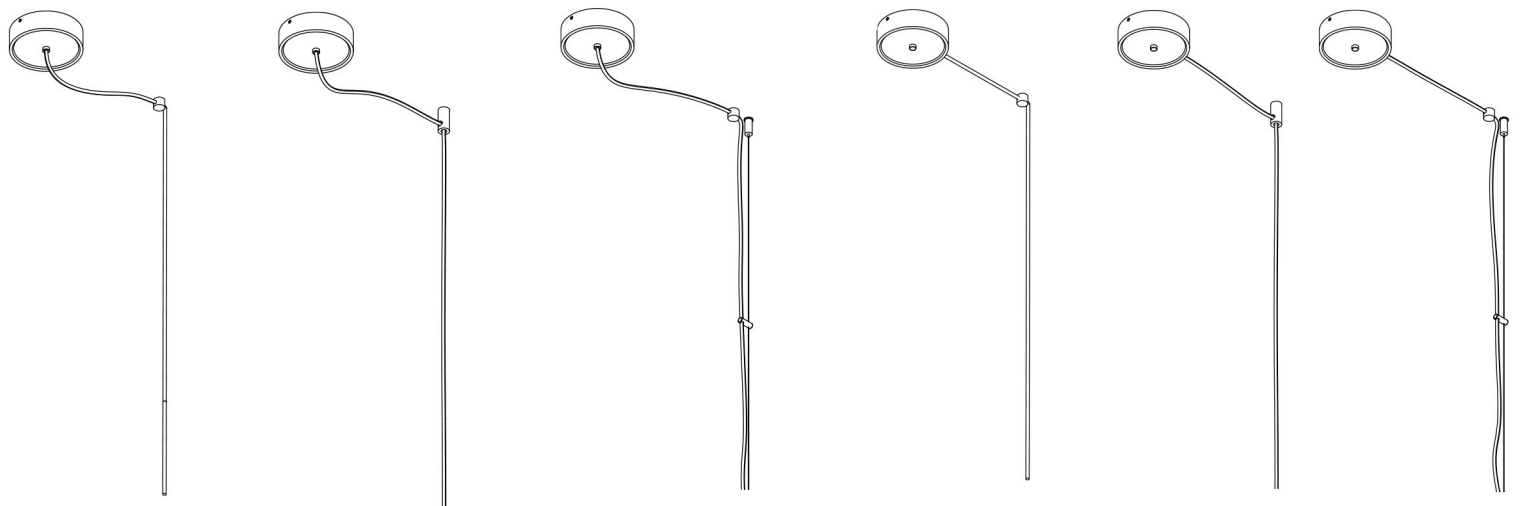

HS 01 - HS 02 - HS 03 - HS 04 - HS 05 - HS 06

Single hanging - Decentralized center system

SIDE VIEW	REFERENCE	Ø*H (in mm)	AVAILABLE FINISHES	MAX WEIGHT
	HR -130	130 x 40	Matt white (N°5021) Matt black (N°5022) Brushed gold (N°5023)	-
	Decentralizer hook (<1kg)	22 x 18	White (N°5091) Black (N°5092) Transparent (N°5093)	<1kg
	Decentralizer hook (<2kg)	20 x 45	White (N°5100) Black (N°5101) Transparent (N°5102)	<2kg
	2 Decentralizer hook (>2kg)	16 x 38	White (N°5200) Black (N°5201) Transparent (N°5202)	>2kg

Electrical cable

-

See catalog

-

HS.01
(< 1 kg)

HS.02
(< 2 kg)

HS.03
(> 2 kg)

HS.04
(< 1 kg)

HS.05
(< 1 kg)

HS.06
(> 2 kg)